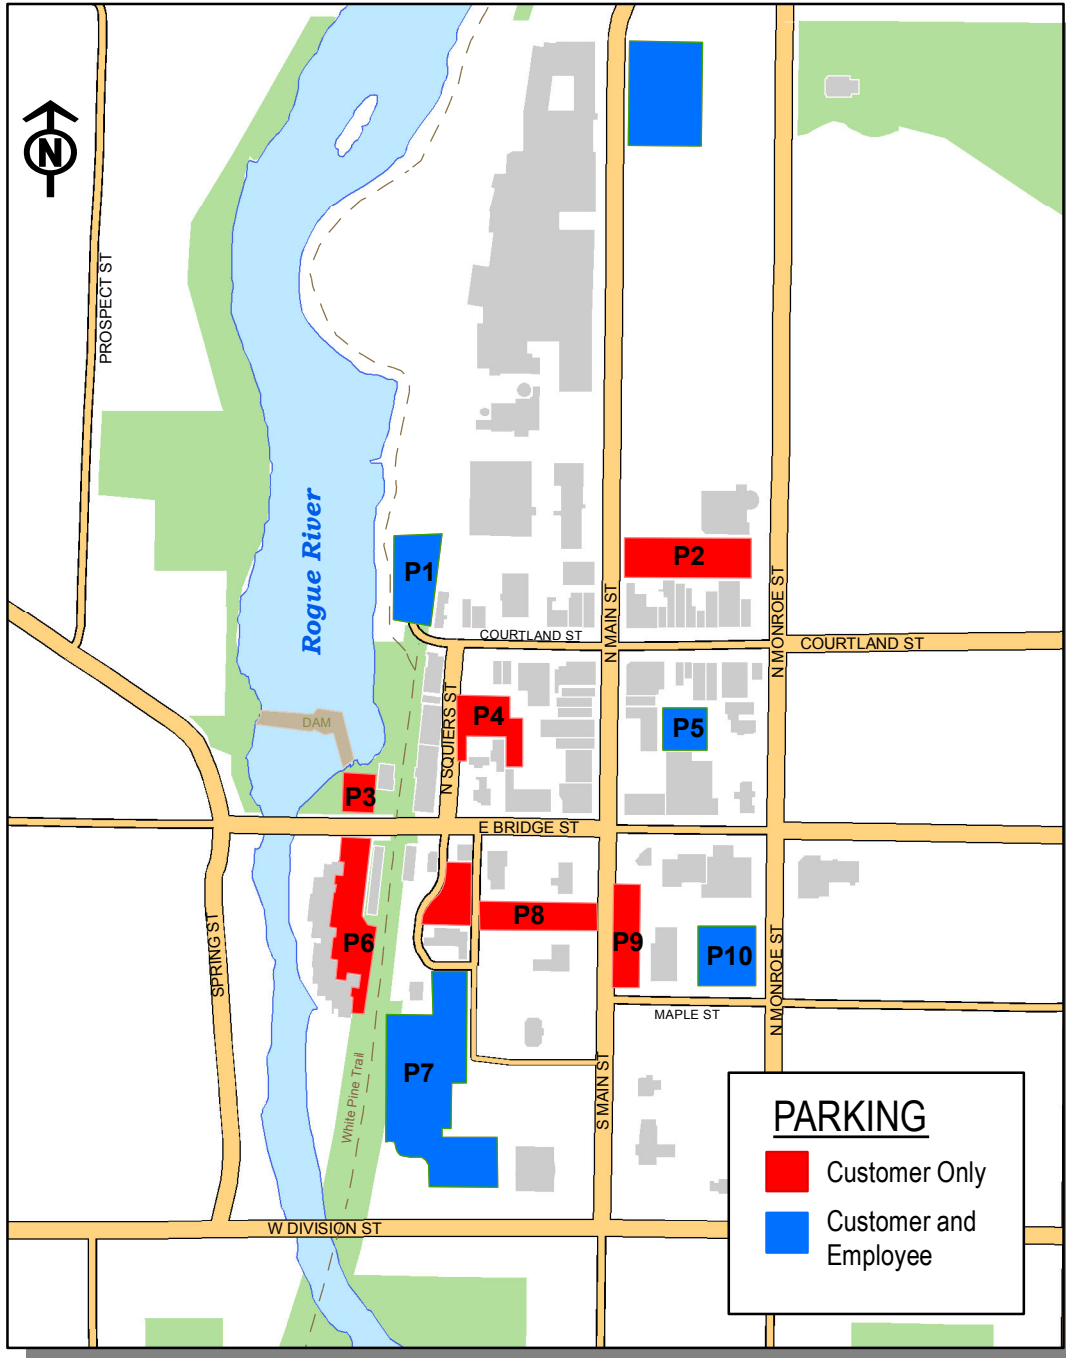

Downtown Rockford Parking Directory

Lot	Name	Location
P1	Garden Park	35 Courtland
P2	Courtland	114 N. Main
P3	Overlook Park	9 E. Bridge
P4	Welcome Center	8 N. Squires
P5	Monroe	13 N. Monroe
P6	Promenade	0 E. Bridge
P7	South Squires	51 S. Squires
P8	Main Street West	11 S. Main
P9	Main Street East	12 S. Main
P10	City Hall	7 S. Monroe