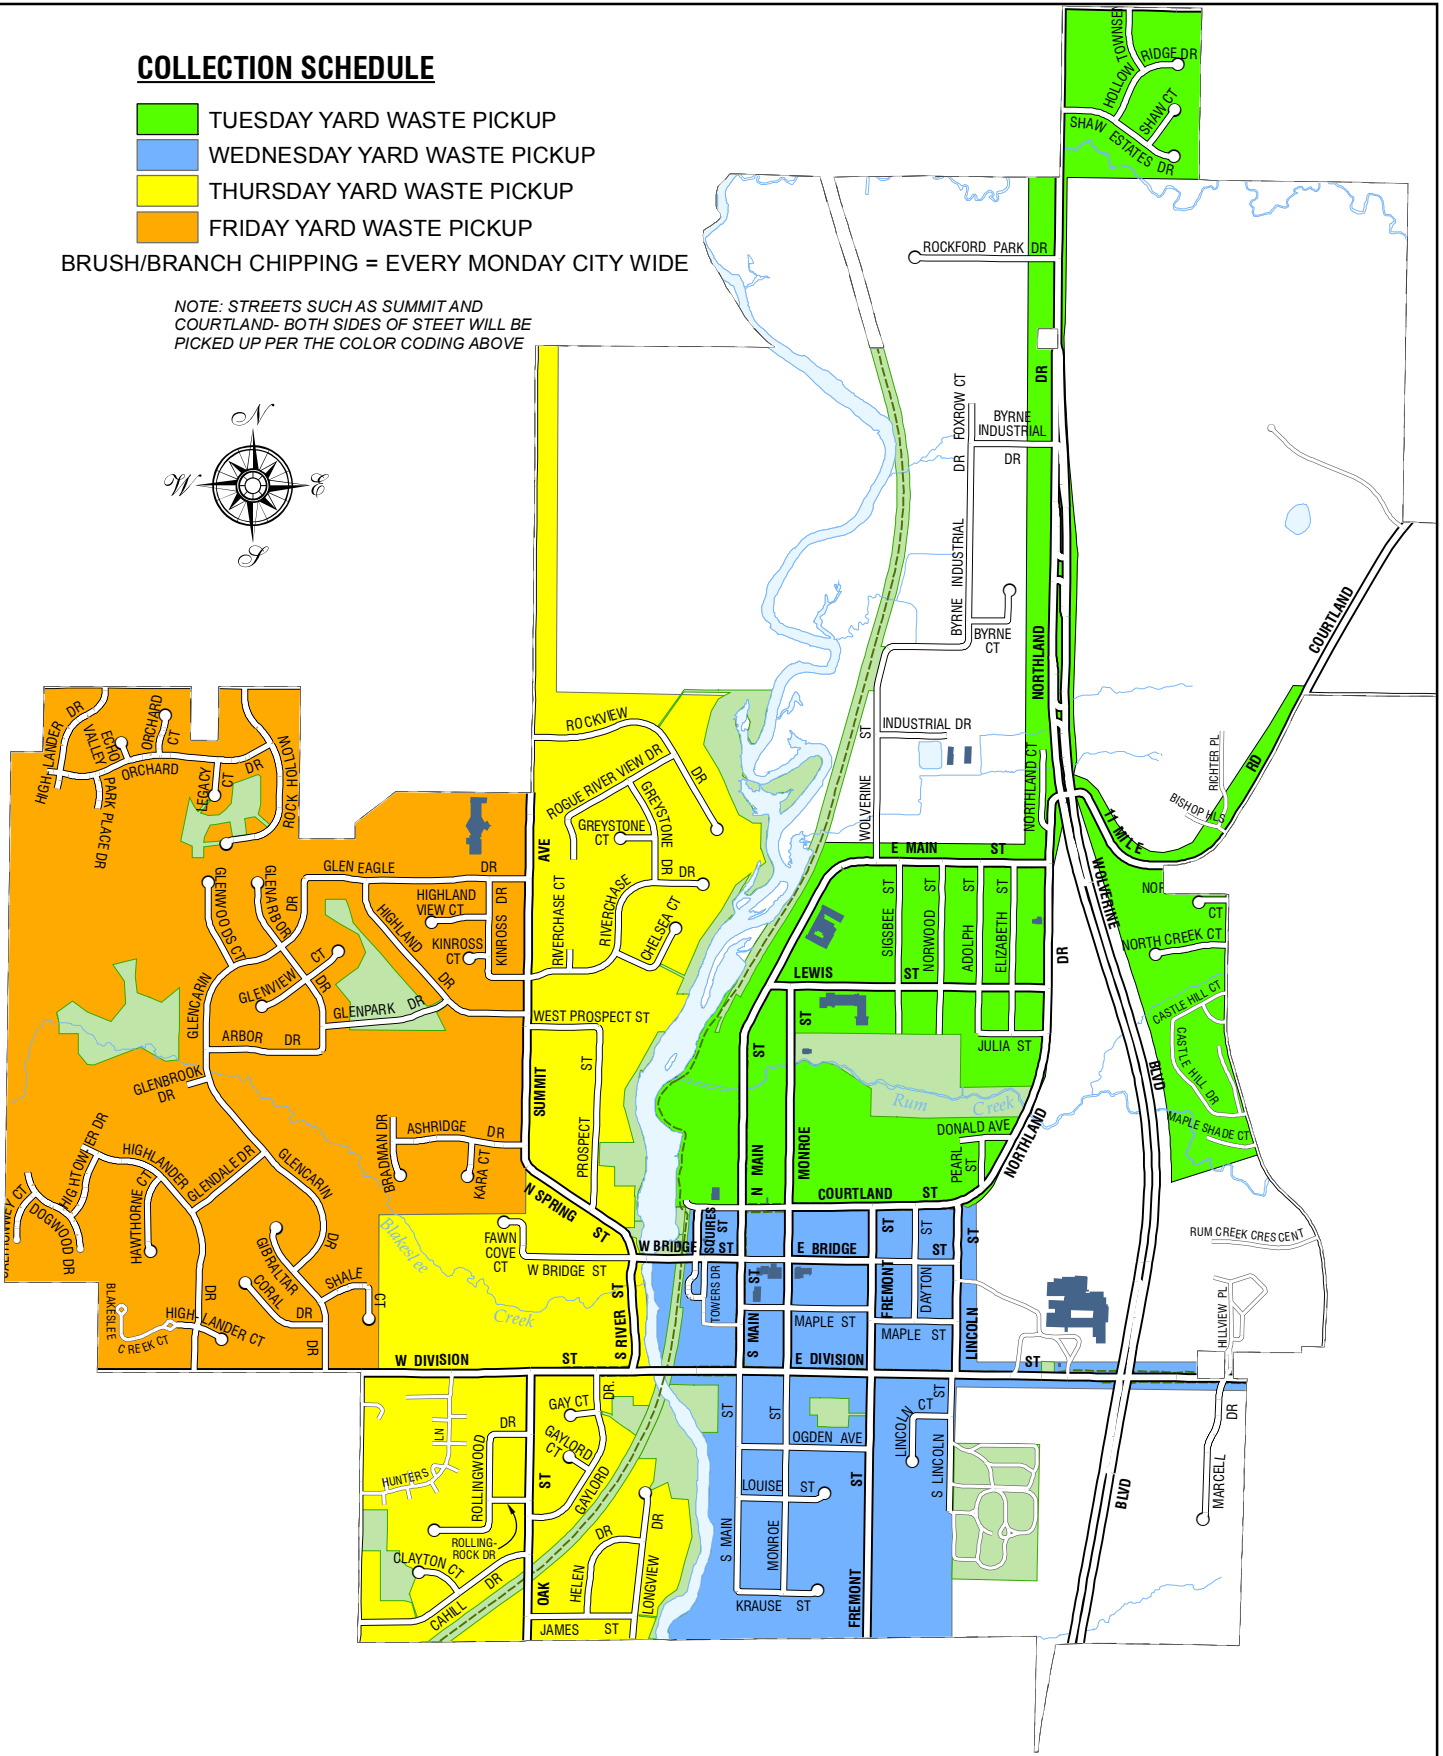

COLLECTION SCHEDULE

- TUESDAY YARD WASTE PICKUP
- WEDNESDAY YARD WASTE PICKUP
- THURSDAY YARD WASTE PICKUP
- FRIDAY YARD WASTE PICKUP

BRUSH/BRANCH CHIPPING = EVERY MONDAY CITY WIDE

NOTE: STREETS SUCH AS SUMMIT AND COURTLAND- BOTH SIDES OF STREET WILL BE PICKED UP PER THE COLOR CODING ABOVE

YARD WASTE QUADRANT MAP

APPROVED YARD WASTE MUST BE PUT IN PAPER BIODEGRADABLE BAGS